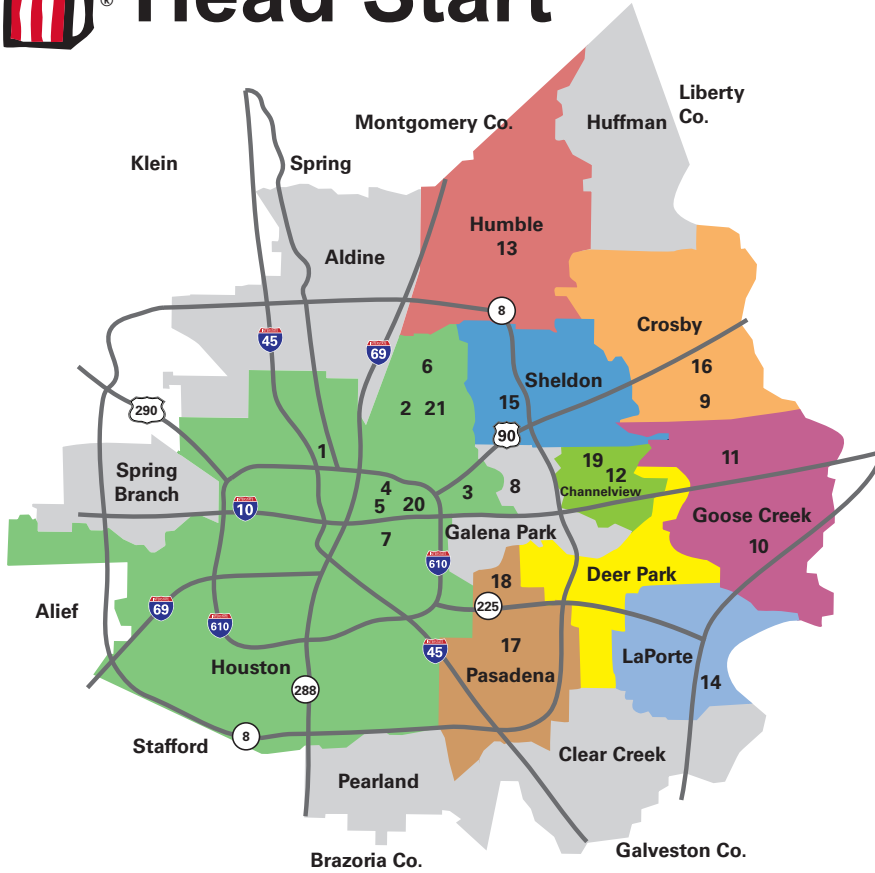

Head Start

HEAD START CAMPUSES

HOUSTON

1. HCDE Main Offices
2. Compton
3. Coolwood
4. Dogan
5. Fifth Ward
6. Fonwood
7. Pugh

GOOSE CREEK

10. Baytown EHS & HS
11. JD Walker

CHANNELVIEW

12. Channelview

HUMBLE

13. Humble EHS & HS

GALENA PARK

8. Sheffield

LA PORTE

14. La Porte EHS & HS

CROSBY

9. Barrett Station EHS & HS