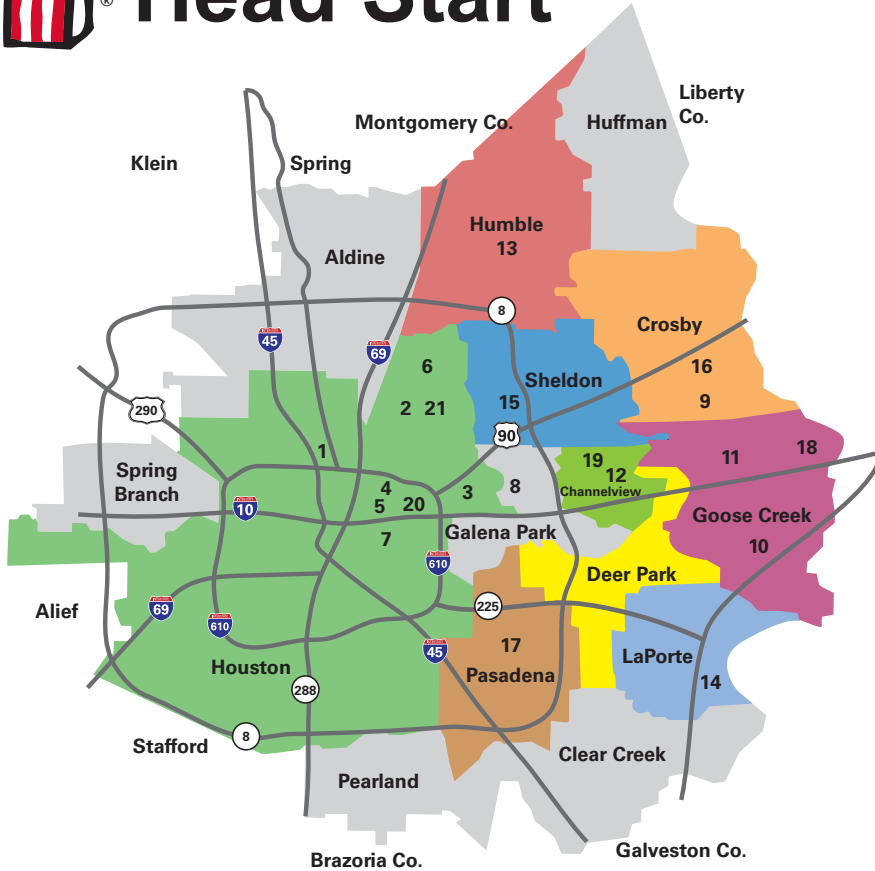

Head Start

HEAD START CAMPUSES

HOUSTON

1. HCDE Main Offices
2. Compton
3. Coolwood
4. Dogan
5. Fifth Ward
6. Fonwood
7. Pugh

GOOSE CREEK

10. Baytown EHS & HS
11. JD Walker

CHANNELVIEW

12. Channelview

HUMBLE

13. Humble EHS & HS

GALENA PARK

8. Sheffield

LA PORTE

14. La Porte EHS & HS

CROSBY

9. Barrett Station EHS & HS

SHELDON

15. Tidwell EHS & HS

EARLY HEAD START CHILDCARE PARTNERS

CROSBY

16. John G. Jones

CHANNELVIEW

19. Purpose Kids

PASADENA

17. Kool Kids Daycare

HOUSTON

20. Community Partners Early Childhood Development Center
21. Successful Starters Learning Academy II

GOOSE CREEK

18. Let's Learn Christian Learning Center

1. HCDE HEAD START OFFICES