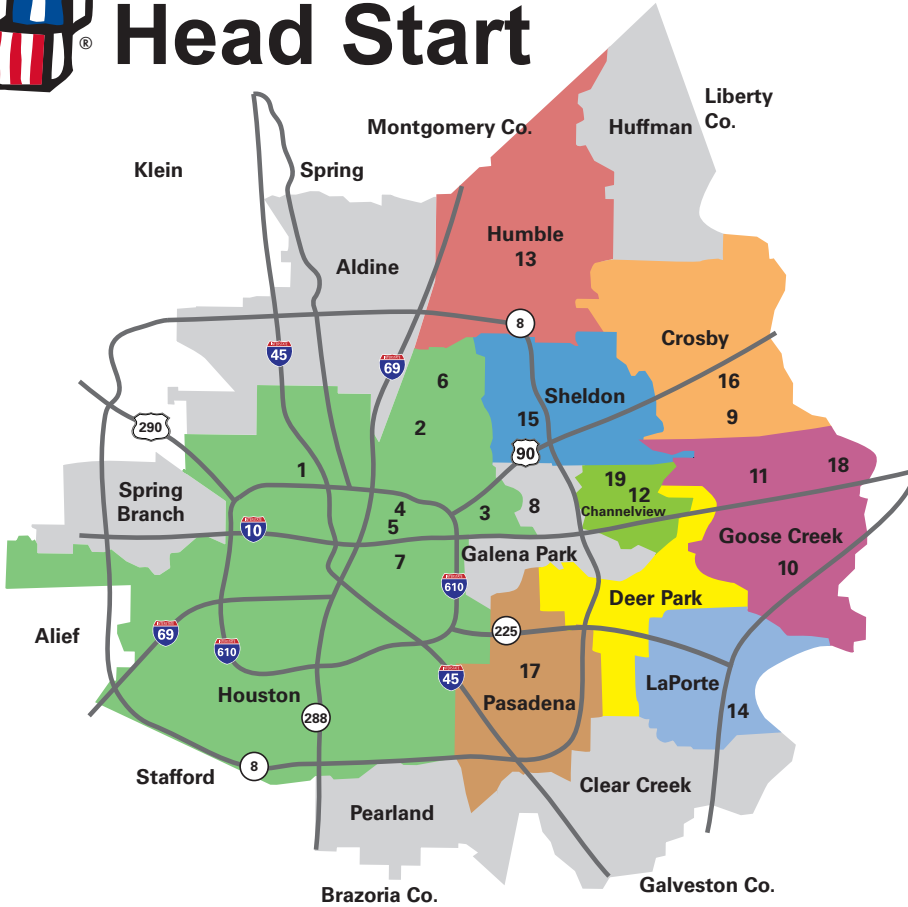

Harris County Department of Education

Head Start

HEAD START CAMPUSES

HOUSTON

1. HCDE Main Offices
2. Compton
3. Coolwood
4. Dogan
5. Fifth Ward
6. Fonwood
7. Pugh

GALENA PARK

8. Sheffield

CROSBY

9. Barrett Station

GOOSE CREEK

10. Baytown HS & EHS
11. JD Walker

CHANNELVIEW

12. Channelview

HUMBLE

13. Humble

LA PORTE