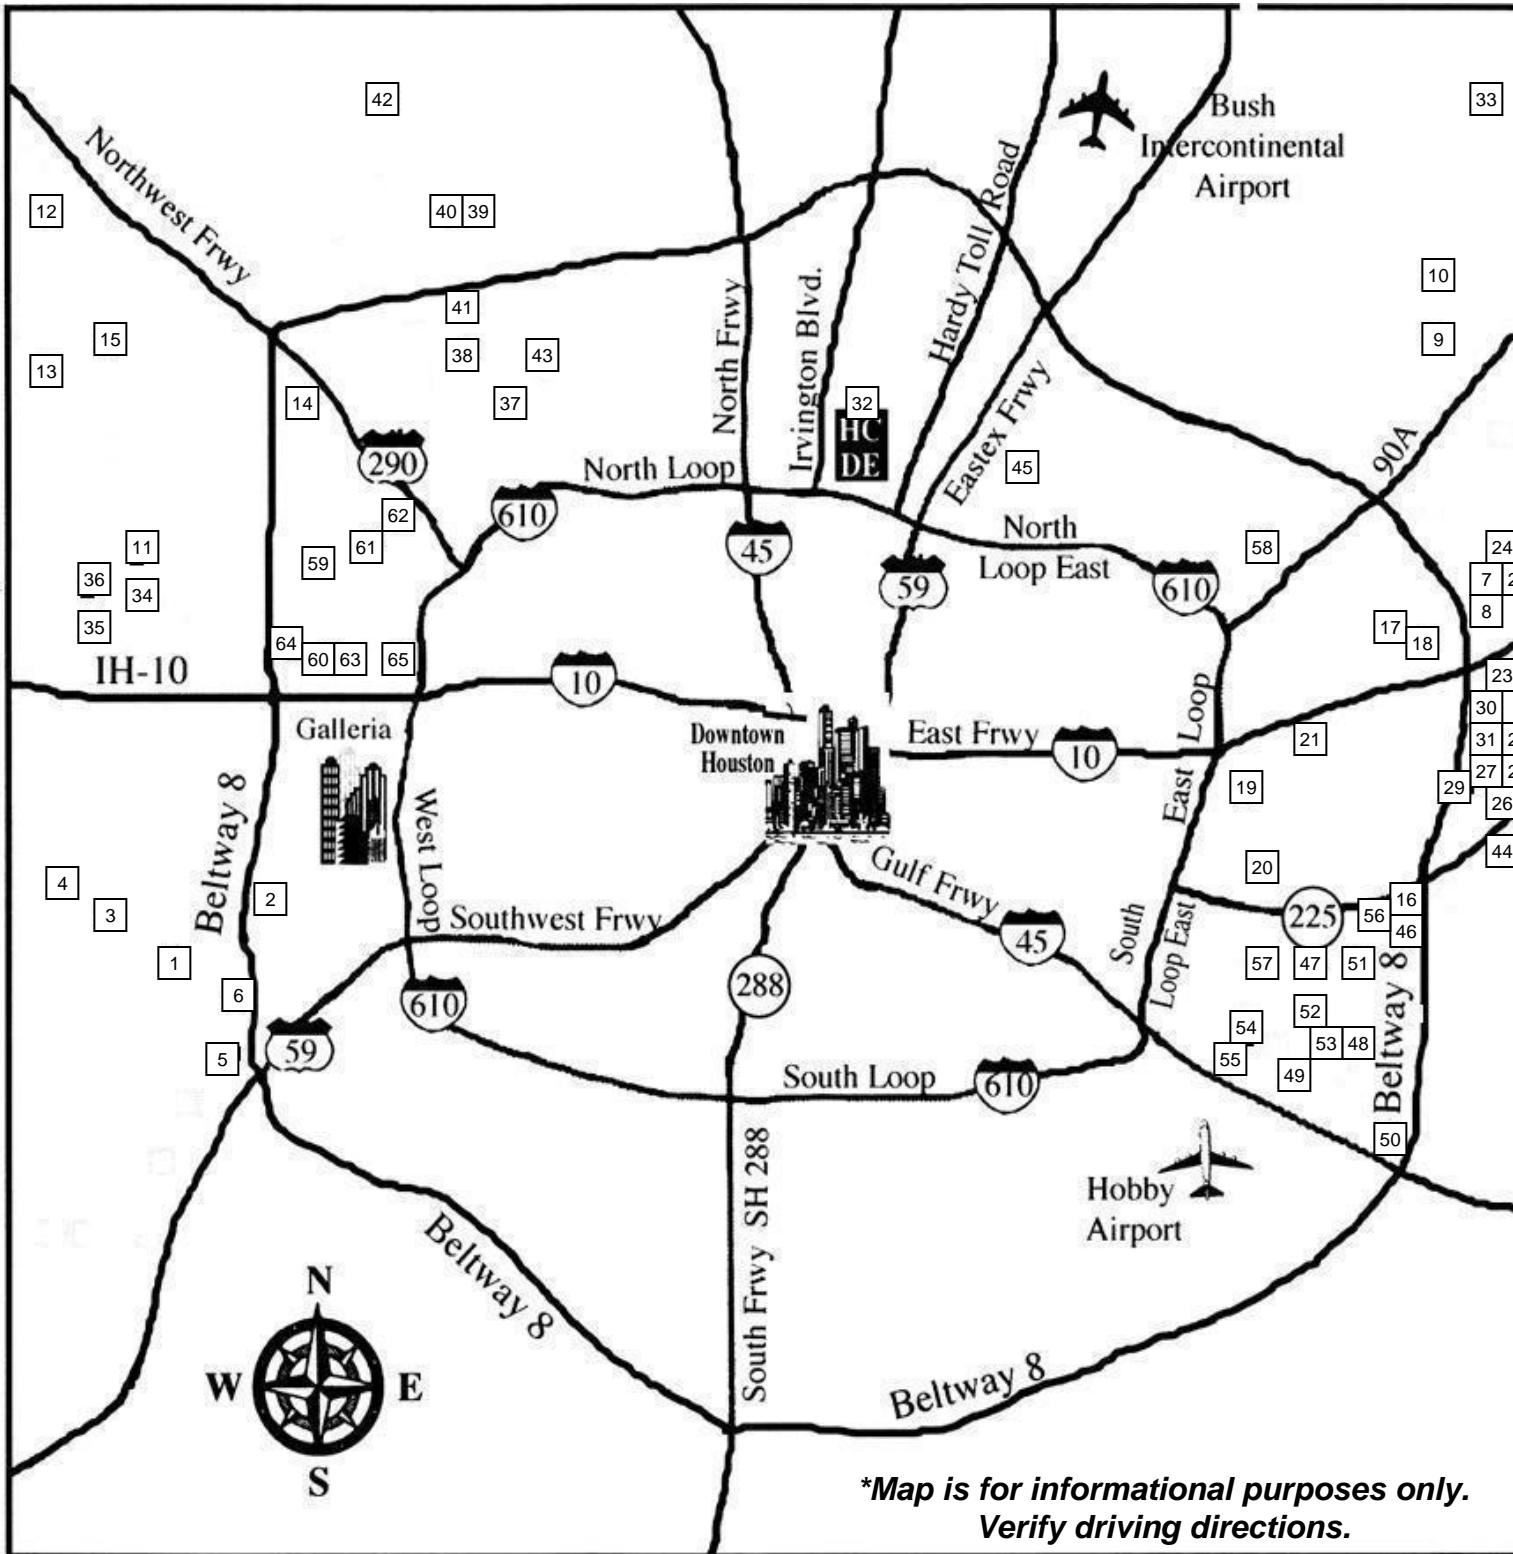

Class Locations

Session 3, January 2010

Please see 'Class Locations Key' below for more information

**Map is for informational purposes only.
Verify driving directions.*

Class Locations Key

	District	Site	Address	Classes
1	Alief ISD	Alief Community Center	11903 Bellaire , Houston, TX 77072	ESL, GED
2	Alief ISD	Chinese Community Center	5855 Sovereign Dr , Houston, TX 77036	ESL
3	Alief ISD	Henington-Alief Regional Library	7979 South Kirkwood, Houston, TX 77072	ESL
4	Alief ISD	Kilough Middle School	7600 Synott Rd , Houston, TX 77083	ESL
5	Alief ISD	Kipp Academy	10711 Kippway , Houston, TX 77099	ESL, GED
6	Alief ISD	St. Cyril of Alexandria Cath	10503 Westheimer , Houston, TX 77042	ESL
7	Channelview ISD	Channelview High School Annex	828 Sheldon, Building C , Houston, TX 77530	ESL, GED
8	Channelview ISD	Schochler Elem.	910 Deer Pass, Channelview, TX 77530	ESL
9	Crosby ISD	Crosby Community Center	419 Hare Rd, Crosby, TX 77532	ESL, GED
10	Crosby ISD	Crosby High School	14703 FM 2100, Crosby, TX 77532	GED
11	Cypress-Fairbanks ISD	Bear Creek Baptist Church	5901 N. Fry Road, Katy, TX 77449	ESL, GED
12	Cypress-Fairbanks ISD	Cy-Fair College	9191 Barker Cypress Rd, Cypress, TX 77433	GED
13	Cypress-Fairbanks ISD	Cypress Lakes	5750 Greenhouse Road, Katy, TX 77449	ESL
14	Cypress-Fairbanks ISD	Dean Middle School	14104 Reo St , Houston, TX 77040	ESL
15	Cypress-Fairbanks ISD	Kahla Middle School	16212 W. Little York Road, Houston, TX 77084	ESL, GED
16	Deer Park ISD	Deepwater Elementary	309 Glenmore Dr, Pasadena, TX 77503	ESL, GED
17	Galena Park ISD	Cimarron Elementary	816 Cimarron, Houston, TX 77015	ESL
18	Galena Park ISD	Cloverleaf Elementary	1035 Frankie, Houston, TX 77015	ESL, GED
19	Galena Park ISD	Galena Park CR & TC	1721 16th Street, Galena Park, TX 77547	ESL, GED
20	Galena Park ISD	Galena Park Middle School	400 Keene Street, Galena Park, TX 77547	ESL, GED
21	Galena Park ISD	Pyburn Elementary	10302 Coulson , Houston, TX 77015	ESL
22	Goose Creek ISD	Ashbel Smith Elementary	403 E James , Baytown, TX 77522	ESL
23	Goose Creek ISD	Crockett Elementary	4500 Barkaloo , Baytown, TX 77521	ESL
24	Goose Creek ISD	Highlands Community Center	604 Highlands Wood Drive, Highlands, TX 77562	ESL
25	Goose Creek ISD	Highlands Elementary	200 E. Wallisville Road, Highlands, TX 77562	ESL
26	Goose Creek ISD	Hopper Elementary	405 E. Houston Street, Highlands, TX 77562	ESL
27	Goose Creek ISD	Horace Mann Junior High	310 South Highway 146, Baytown, TX 77520	ESL
28	Goose Creek ISD	Lee College - Mall	511 S Whiting , Baytown, TX 77520	GED
29	Goose Creek ISD	Our Lady of Guadalupe Church	1124 Beech Street, Baytown, TX 77520	ESL
30	Goose Creek ISD	Travis Elementary	100 Robin Road, Baytown, TX 77520	ESL
31	HCDE	ALC - Baytown	101 S Whiting, Baytown, TX 77520	ESL, GED
32	HCDE	ALC - Irvington	6515 Irvington Blvd, Houston, TX 77022	ESL, GED
33	Huffman ISD	May Community Center	2100 Wolf Road, Huffman, TX 77336	ESL, GED
34	Katy ISD	Bear Creek United Methodist Church	16000 Rippling Water Dr., Houston, TX 77084	ESL, GED
35	Katy ISD	Mayde Creek High School	19209 Groschke, Houston, TX 77084	ESL
36	Katy ISD	St. Edith Stein Catholic Church	3311 North Fry Road, Houston, TX 77449	ESL, GED