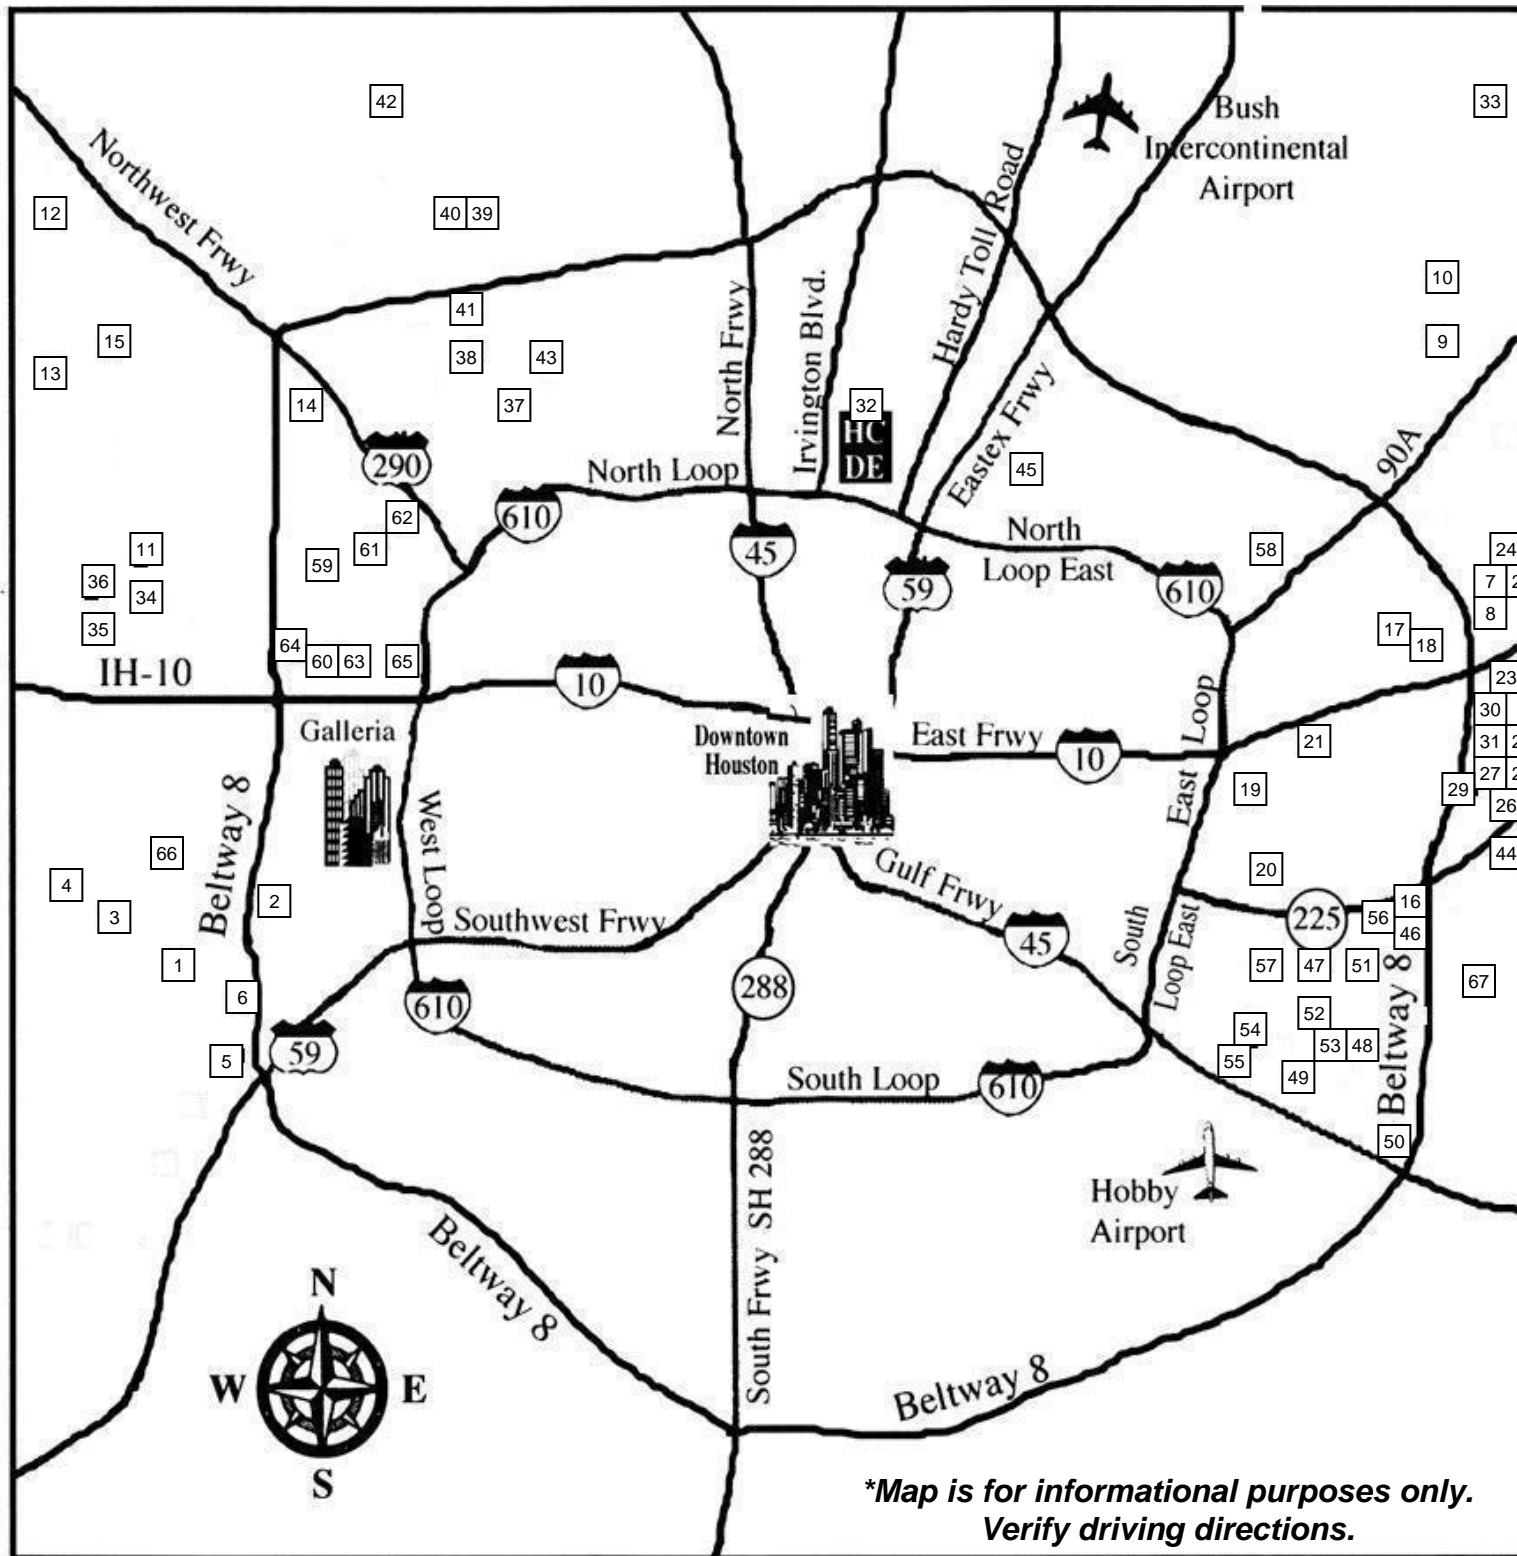

Class Locations

Session 1, July 2010

Please see 'Class Locations Key' below for more information

***Map is for informational purposes only.
Verify driving directions.**

Class Locations Key

	District	Site	Address	Classes
1	Alief ISD	Alief Community Center	11903 Bellaire , Houston, TX 77072	ESL, GED
2	Alief ISD	Chinese Community Center	5855 Sovereign Dr , Houston, TX 77036	ESL
66	Alief ISD NEW!!	Grace United Church of Christ	8515 Brookwulf Drive, Houston, TX 77072	ESL, GED
3	Alief ISD	Henington-Alief Regional Library	7979 South Kirkwood, Houston, TX 77072	ESL
4	Alief ISD	Kilough Middle School	7600 Synott Rd , Houston, TX 77083	ESL
5	Alief ISD	Kipp Academy	10711 Kippway , Houston, TX 77099	ESL, GED
6	Alief ISD	St. Cyril of Alexandria Cath	10503 Westheimer , Houston, TX 77042	ESL
7	Channelview ISD	Channelview High School Annex	828 Sheldon, Building C , Houston, TX 77530	ESL, GED
8	Channelview ISD	Schochler Elem.	910 Deer Pass, Channelview, TX 77530	ESL
9	Crosby ISD	Crosby Community Center	419 Hare Rd, Crosby, TX 77532	ESL, GED
10	Crosby ISD	Crosby High School	14703 FM 2100, Crosby, TX 77532	GED
11	Cypress-Fairbanks ISD	Bear Creek Baptist Church	5901 N. Fry Road, Katy, TX 77449	ESL, GED
12	Cypress-Fairbanks ISD	Cy-Fair College	9191 Barker Cypress Rd, Cypress, TX 77433	GED
13	Cypress-Fairbanks ISD	Cypress Lakes	5750 Greenhouse Road, Katy, TX 77449	ESL
14	Cypress-Fairbanks ISD	Dean Middle School	14104 Reo St , Houston, TX 77040	ESL
15	Cypress-Fairbanks ISD	Kahla Middle School	16212 W. Little York Road, Houston, TX 77084	ESL, GED
67	Deer Park ISD NEW!!	Cenikor	4525 Glenwood, Deer Park, TX 77536	GED
16	Deer Park ISD	Deepwater Elementary	309 Glenmore Dr, Pasadena, TX 77503	ESL, GED
17	Galena Park ISD	Cimarron Elementary	816 Cimarron, Houston, TX 77015	ESL
18	Galena Park ISD	Cloverleaf Elementary	1035 Frankie, Houston, TX 77015	ESL, GED
19	Galena Park ISD	Galena Park CR & TC	1721 16th Street, Galena Park, TX 77547	ESL, GED
20	Galena Park ISD	Galena Park Middle School	400 Keene Street, Galena Park, TX 77547	ESL, GED
21	Galena Park ISD	Pyburn Elementary	10302 Coulson , Houston, TX 77015	ESL
22	Goose Creek ISD	Ashbel Smith Elementary	403 E James , Baytown, TX 77522	ESL
23	Goose Creek ISD	Crockett Elementary	4500 Barkaloo , Baytown, TX 77521	ESL
24	Goose Creek ISD	Highlands Community Center	604 Highlands Wood Drive, Highlands, TX 77562	ESL
25	Goose Creek ISD	Highlands Elementary	200 E. Wallisville Road, Highlands, TX 77562	ESL
26	Goose Creek ISD	Hopper Elementary	405 E. Houston Street, Highlands, TX 77562	ESL
27	Goose Creek ISD	Horace Mann Junior High	310 South Highway 146, Baytown, TX 77520	ESL
28	Goose Creek ISD	Lee College - Mall	511 S Whiting , Baytown, TX 77520	GED
29	Goose Creek ISD	Our Lady of Guadalupe Church	1124 Beech Street, Baytown, TX 77520	ESL
30	Goose Creek ISD	Travis Elementary	100 Robin Road, Baytown, TX 77520	ESL
31	HCDE	ALC - Baytown	101 S Whiting, Baytown, TX 77520	ESL, GED
32	HCDE	ALC - Irvington	6515 Irvington Blvd, Houston, TX 77022	ESL, GED
33	Huffman ISD	May Community Center	2100 Wolf Road, Huffman, TX 77336	ESL, GED
34	Katy ISD	Bear Creek United Methodist Church	16000 Rippling Water Dr., Houston, TX 77084	ESL, GED