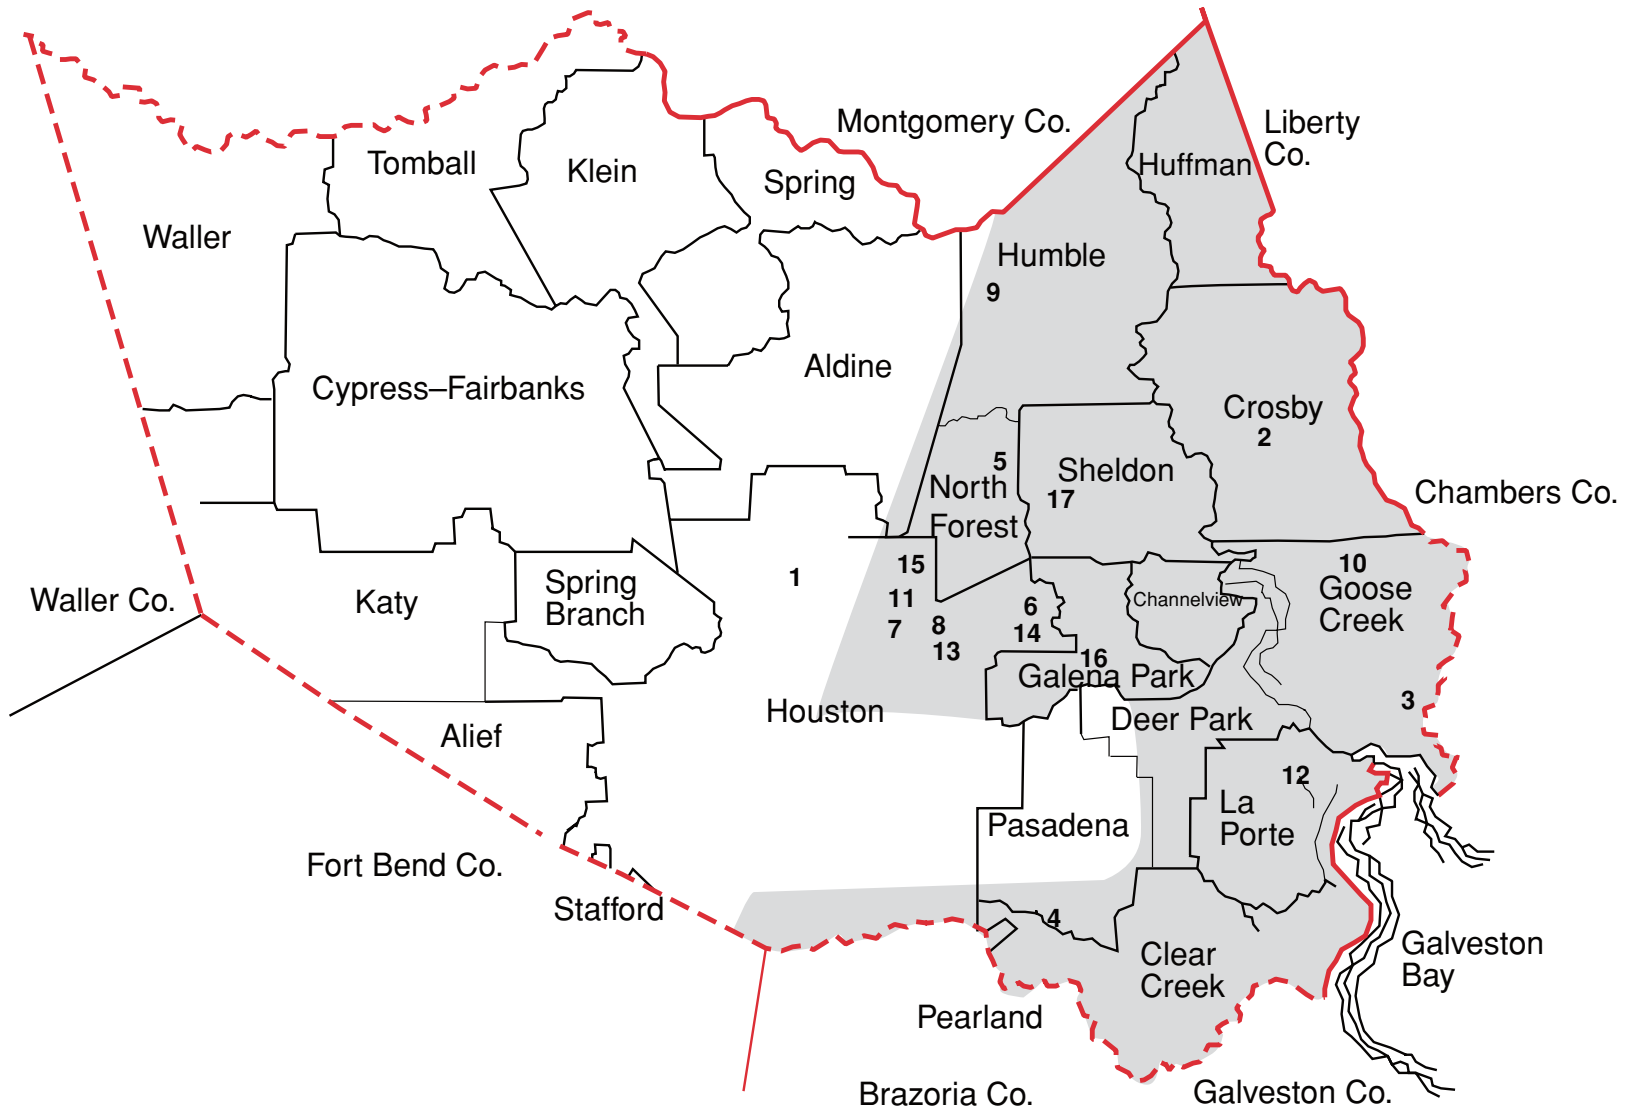

# Head Start Area I Centers

1. HCDE Main Offices
2. Barrett Station
3. Baytown
4. Burnett
5. Compton
6. Coolwood
7. Dogan
8. Fifth Ward
9. Humble
10. JD Walker
11. Kashmere
12. La Porte
13. Pugh
14. RP Harris
15. Scott Center
16. Sheffield
17. Tidwell